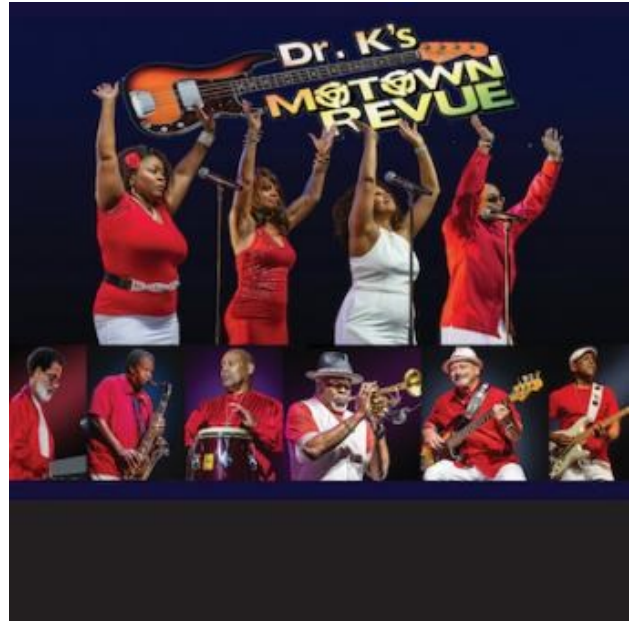

The logo for Hunterdon Hills Playhouse features a stylized graphic of overlapping triangles in purple, yellow, and brown. To the right of the graphic, the text "Hunterdon Hills" is in a large, black, sans-serif font, and "PLAYHOUSE" is in a smaller, bold, black, sans-serif font below it.

# Hunterdon Hills PLAYHOUSE

*Join the James E. Kinney Senior Center on a trip to the Hunterdon Hills Playhouse. Dr.K's Motown Review combines the perfect blend of Motown era costumes with fantastic singers who complement this latter day "Funk Brothers" type band of musicians perfectly. The resulting show is nothing short of a powerhouse performance!*

**Wednesday, October 13, 2021**

**\$99 members / \$104 non-members**

**Bus Departs at 9:45 AM;  
Returns to the Center at 5:00 PM  
For Information Call: 215-357-8199**

---

Trip includes a "fun-filled" show, delicious lunch entrée with homemade breads, salad & unlimited dessert buffet, coffee or tea, along with round-trip transportation & driver tip.